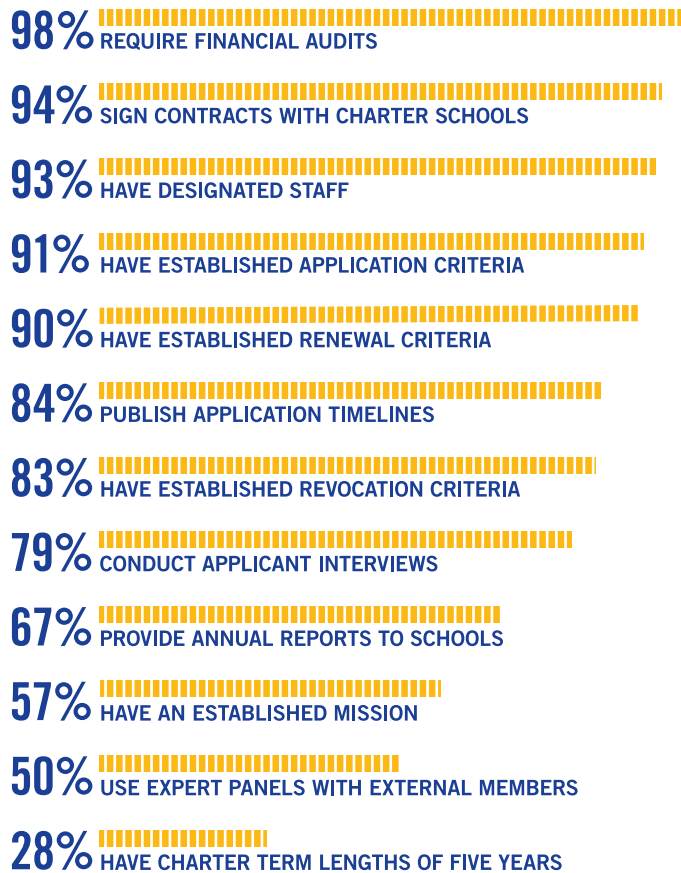

2012 STATE OF CHARTER SCHOOL AUTHORIZING

AT A GLANCE

nacsa
NATIONAL ASSOCIATION OF
CHARTER SCHOOL AUTHORIZERS

NACSA'S INDEX OF ESSENTIAL PRACTICES

Large authorizers report an average Index score of **9.7** out of 12

AVERAGE INDEX SCORE WAS **9.3** OUT OF 12

AS INDEX SCORE INCREASES, SO DOES GROWTH

APPLICATION APPROVAL RATES:

CLOSURE RATES DURING RENEWAL: