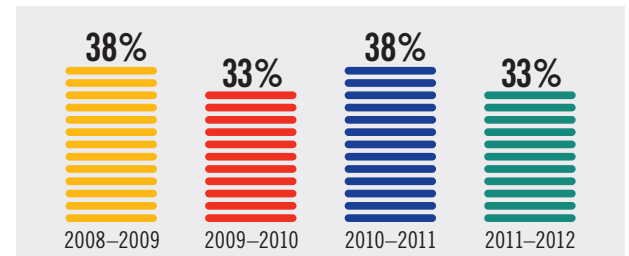

2012 STATE OF CHARTER SCHOOL AUTHORIZING

AT A GLANCE

nacsa
NATIONAL ASSOCIATION OF
CHARTER SCHOOL AUTHORIZERS

NACSA'S INDEX OF ESSENTIAL PRACTICES

Large authorizers report an average Index score of **9.7** out of 12

AVERAGE INDEX SCORE WAS **9.3** OUT OF 12

AS INDEX SCORE INCREASES, SO DOES GROWTH

APPLICATION APPROVAL RATES:

CLOSURE RATES DURING RENEWAL: